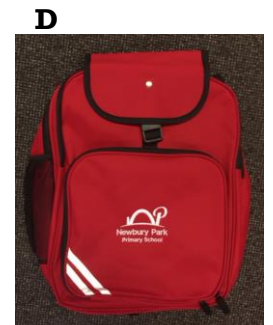

Tel: 0208 554 5133.

Your child can still use their current uniform until they wear or grow out of it. The following items for boys and girls are now available:

- | | | |
|--|--------------------|---------------------|
| A. White polo shirt with school logo | £6.95 | |
| B. Red sweatshirt with school logo | £10.95 | |
| C. Red fleece with school logo | £10.50 | |
| D. Backpack (red or black) with school logo | £9.95 Small | £11.50 Large |
- (replaces current PE and Book Bag)
- Beanie hat (red/black) with logo (no picture)** £9.95
- Bucket hat/Baseball cap (red/black or white) with logo (no picture)**
£5.95 Bucket Hat £5.50 Baseball Cap